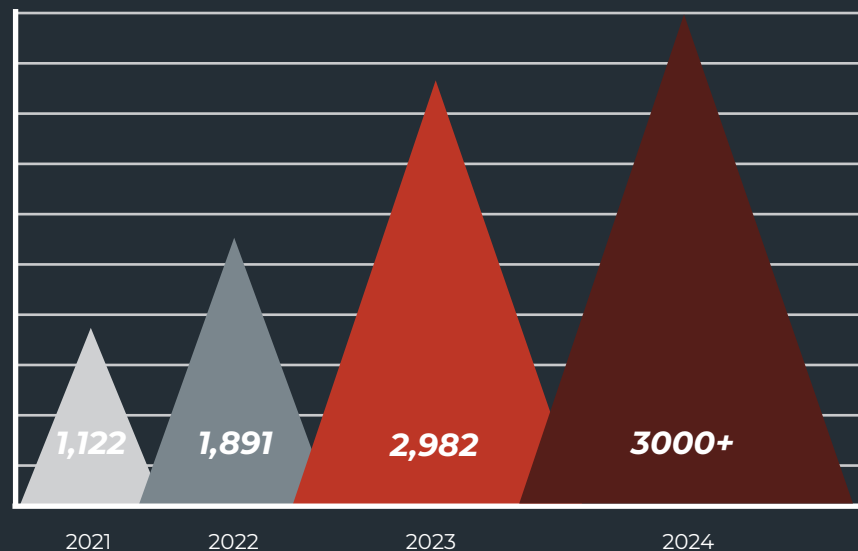

WORSHIP ATTENDANCE AT CM CHURCH PLANTS

BAPTISMS AT CM CHURCH PLANTS

1000+

TOTAL BAPTISMS ALL TIME!

CHURCH PLANTING IS THE MOST EFFECTIVE METHOD OF EVANGELISM

100%
SUCCESS RATE!

45
CHURCH PLANTS ALL TIME

CHURCH PLANTS

13 Church Plants 2024