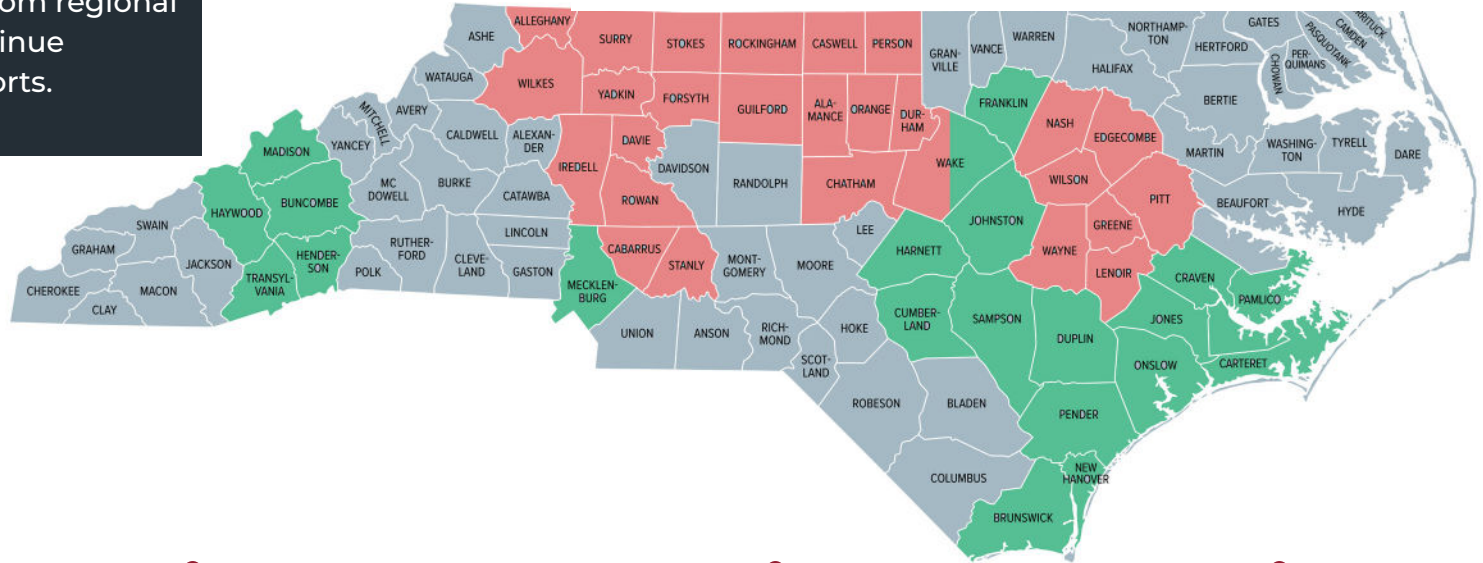

TARGET REGIONS

- 1. WILMINGTON REGION** (New Hanover, Brunswick, Pender, & Duplin County)
- 2. CENTRAL CHARLOTTE REGION** (Mecklenburg county)
- 3. MOUNTAIN CENTRAL REGION** (Buncombe, Madison, Henderson, Haywood, & Transylvania County)
- 4. TRIANGLE EAST REGION** (Johnson, Franklin, & Eastern Wake County)
- 5. FAYETTEVILLE REGION** (Cumberland, Harnett, & Sampson County)
- 6. CRYSTAL COAST REGION** (Craven, Jones, Carteret, Pamlico, & Onslow County)

THE MOVEMENT IS MOVING!

2024 COUNTIES

6 REGIONS

1. **Eastern NC** - (Nash, Wilson, Greene, Wayne, Lenoir, Pitt, Edgecombe Counties)
2. **Triangle Central** - (Western Wake County ½ population)
3. **Triangle West** - (Durham, Orange, Alamance, Person, Chatham Counties)
4. **Triad** - (Guilford, Forsyth, Rockingham, Caswell)
5. **Foothills** - (Yadkin, Davie, Surry, Stokes, Alleghany, Wilkes, Iredell Counties)
6. **Charlotte North** - (Cabarras, Rowan, Stanly)