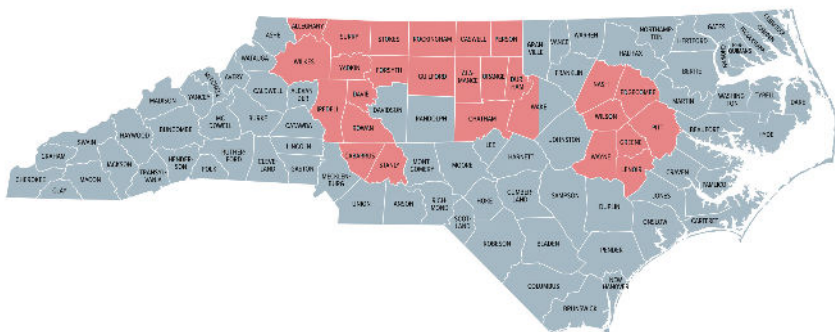

THE MOVEMENT IS MOVING!

2024 COUNTIES

6 REGIONS

1. **Eastern NC** - (Nash, Wilson, Greene, Wayne, Lenoir, Pitt, Edgecombe Counties)
2. **Triangle Central** - (Western Wake County ½ population)
3. **Triangle West** - (Durham, Orange, Alamance, Person, Chatham Counties)
4. **Triad** - (Guilford, Forsyth, Rockingham, Caswell)
5. **Foothills** - (Yadkin, Davie, Surry, Stokes, Alleghany, Wilkes, Iredell Counties)
6. **Charlotte North** - (Cabarras, Rowan, Stanly)