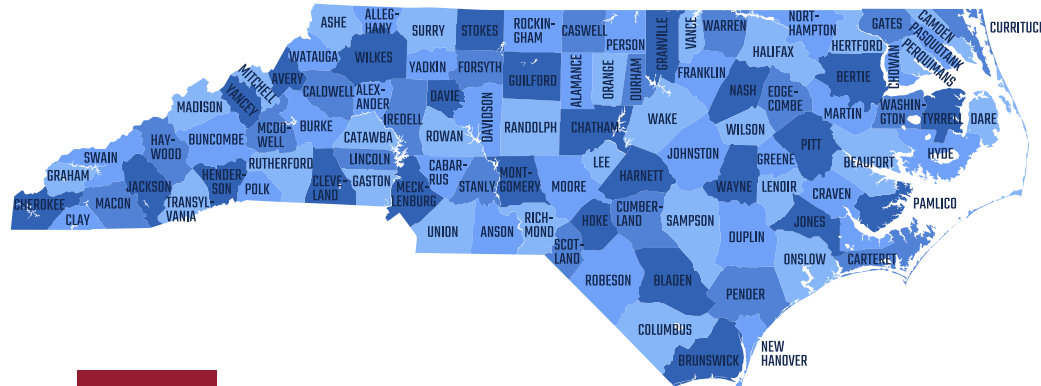

PLANTING ON PURPOSE

MISSION

“Helping every church become a church planting church”

10 YEAR VISION:

“100 NC Churches Planted by 2027”

EVERY COUNTY DREAM:

“CM Sending Churches and Church Plants in **ALL 100 COUNTIES** in NC!”

REGIONAL STRATEGY

North Carolina’s 100 counties are divided into 25 regions. In each region, Carolina Movement will establish a church planting network, led by a part-time regional catalyst. A key regional church will take the lead, supported by sending and stakeholder churches in order to support multiple church plants in the region.

MOVEMENT DEFINED

**YOU CAN'T ACHIEVE
WHAT YOU CAN'T DEFINE.**

“A church planting movement is an indigenously led Gospel-planting and obedience-based discipleship process that resulted in a minimum of one hundred new locally initiated and led churches, four generations deep, within three years.”

- David Watson (Contagious Disciple Making)

OUR DEFINITION OF A CHURCH PLANTING MOVEMENT IN NC:

“A rapid and exponential increase in the # of new believers & churches in NC resulting in 100+ new churches planted & 10,000+ people baptized within 3 years representing at least 4 generations of church plants.”

This is our dream! We are praying and working to see a church planting movement in NC that reaches EVERY COUNTY with the Gospel of Jesus Christ!